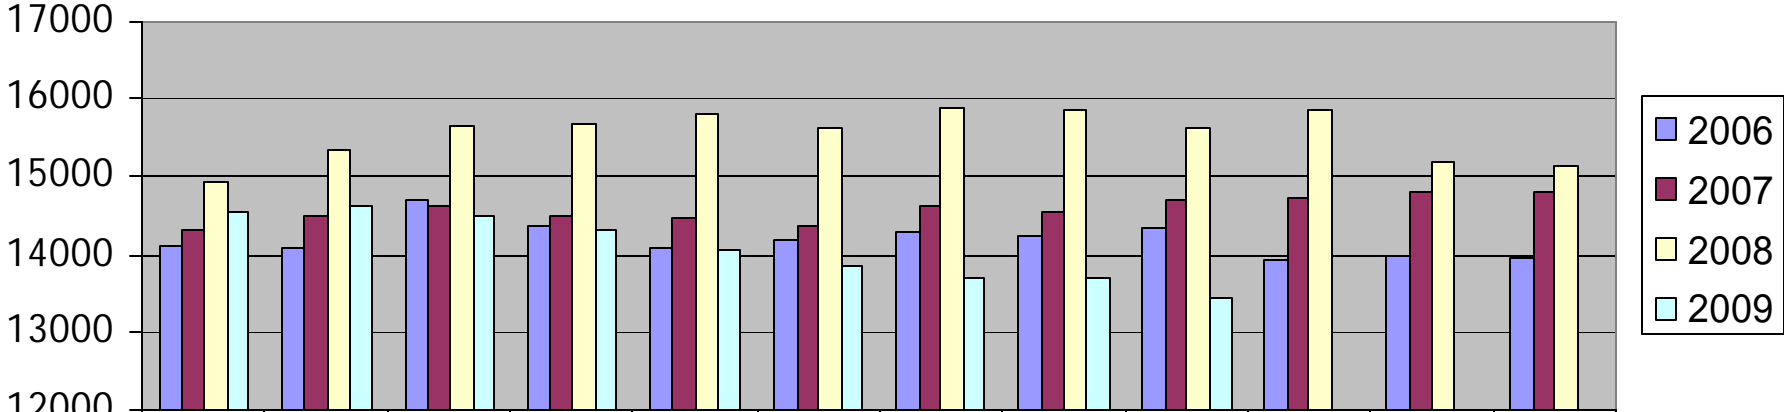

Family Cases Pending 2006-2009

(AG and Non AG Cases)

	Jan	Feb	Mar	Apr	May	Jun	Jul	Aug	Sept	Oct	Nov	Dec
2006	14109	14080	14679	14379	14078	14178	14291	14256	14333	13922	13974	13960
2007	14293	14485	14639	14489	14453	14374	14614	14529	14696	14709	14787	14795
2008	14910	15342	15668	15690	15817	15611	15878	15836	15631	15838	15168	15136
2009	14529	14621	14505	14311	14038	13857	13686	13697	13451