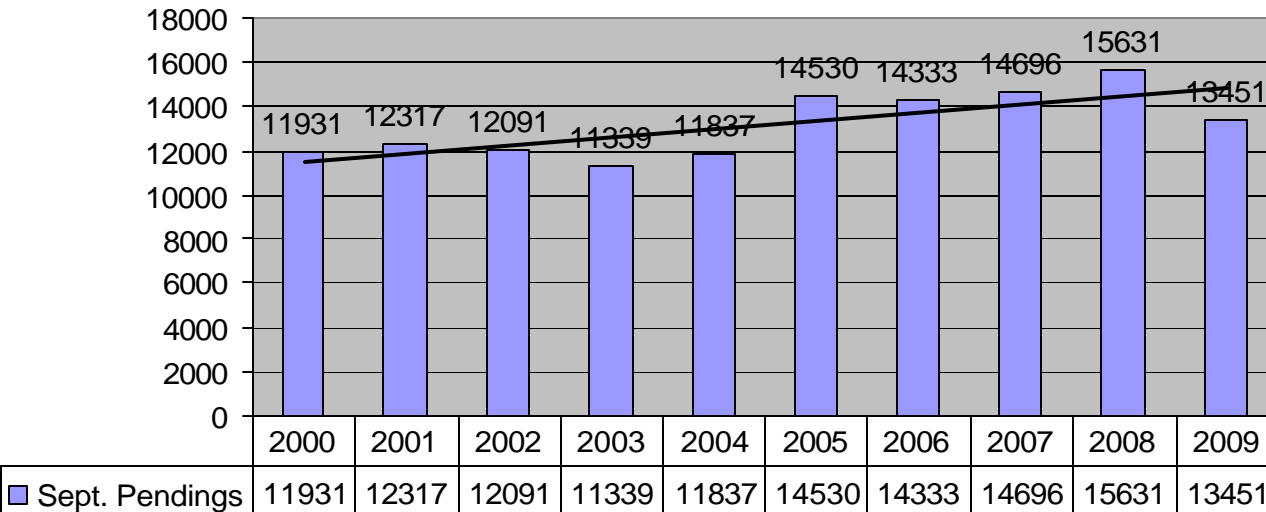

September Monthly Annual Pendings