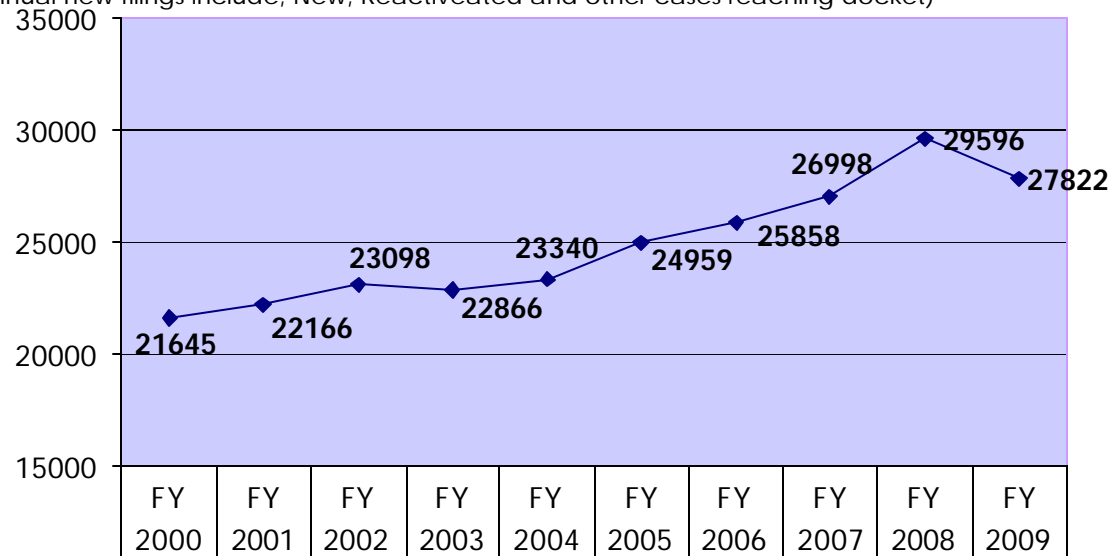

# Annual Family Figures

State fiscal annual calendar September - August

Family annual	Disposed	Filed	Pending
FY 2000	21258	21645	12080
FY 2001	22237	22166	12009
FY 2002	22961	23098	12138
FY 2003	23535	22866	11468
FY 2004	22902	23340	11906
FY 2005	22812	24959	14053
FY 2006	25655	25858	14256
FY 2007	26725	26998	14529
FY 2008	28289	29596	15836
FY 2009	29961	27822	13697

## Annual Family Cases Filed

(Includes AG, Divorce and other other Family Law cases)

Annual new filings include, New, Reactivated and other cases reaching docket)

◆ Family Cases Filed	21645	22166	23098	22866	23340	24959	25858	26998	29596	27822
----------------------	-------	-------	-------	-------	-------	-------	-------	-------	-------	-------