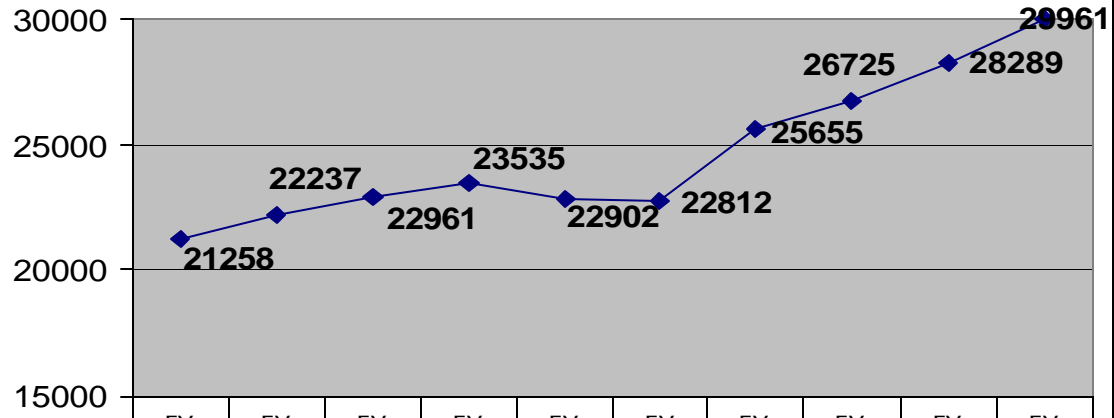

# Annual Family Figures

State fiscal annual calendar September - August

Family annual	Disposed	Filed	Pending
FY 2000	21258	21645	12080
FY 2001	22237	22166	12009
FY 2002	22961	23098	12138
FY 2003	23535	22866	11468
FY 2004	22902	23340	11906
FY 2005	22812	24959	14053
FY 2006	25655	25858	14256
FY 2007	26725	26998	14529
FY 2008	28289	29596	15836
FY 2009	29961	27822	13697

## Annual Family Cases Filed

(Includes AG, Divorce and other other Family Law cases)

Annual new filings include, New, Reactivated and other cases reaching docket)

◆ Family Cases Filed	21645	22166	23098	22866	23340	24959	25858	26998	29596	27822
----------------------	-------	-------	-------	-------	-------	-------	-------	-------	-------	-------

### Annual Family Cases Disposed

(Includes AG, Divorce and other Family Law Cases, does not include Juvenile)

	FY 2000	FY 2001	FY 2002	FY 2003	FY 2004	FY 2005	FY 2006	FY 2007	FY 2008	FY 2009
Annual Disposed	21258	22237	22961	23535	22902	22812	25655	26725	28289	29961