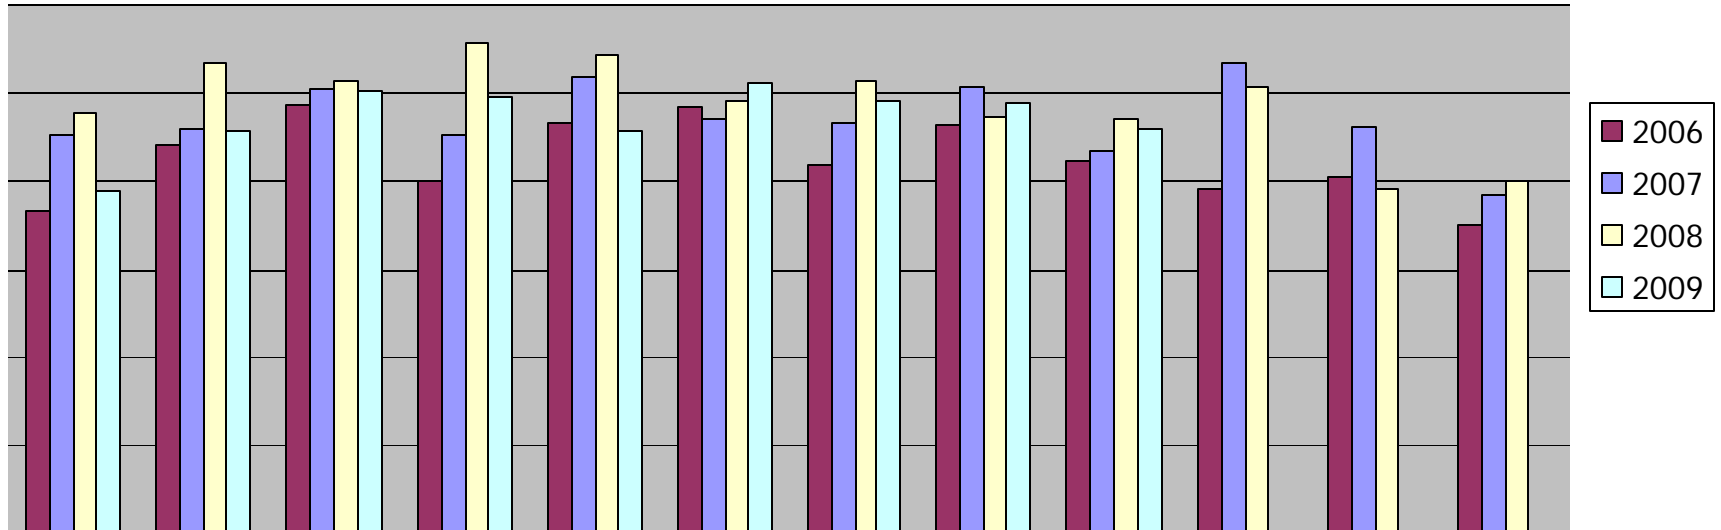

Family Cases Filed 2006-2009

(Includes New, Reactivated and Other cases reaching docket for AG and Non AG Cases)

	Jan	Feb	Mar	Apr	May	Jun	Jul	Aug	Sept	Oct	Nov	Dec
2006	1830	2202	2433	2001	2329	2422	2091	2325	2113	1955	2032	1755
2007	2261	2295	2520	2260	2587	2355	2330	2535	2170	2675	2307	1922
2008	2394	2674	2572	2782	2719	2455	2566	2361	2351	2531	1956	2005
2009	1949	2289	2516	2477	2284	2561	2457	2446	2293			

Family Cases Disposed 2006-2009