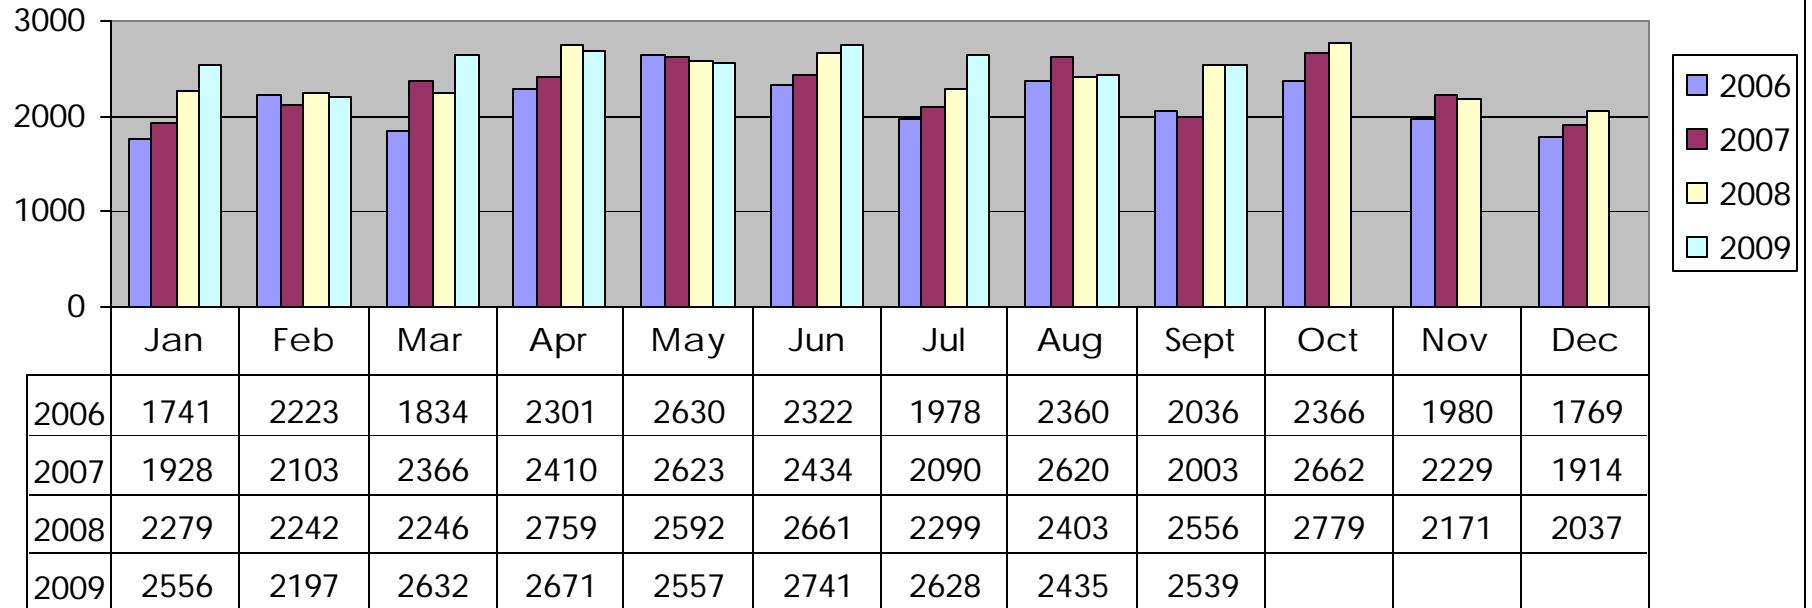

Family Cases Disposed 2006-2009 (AG and NonAG Cases)

Family Cases Pending 2006-2009