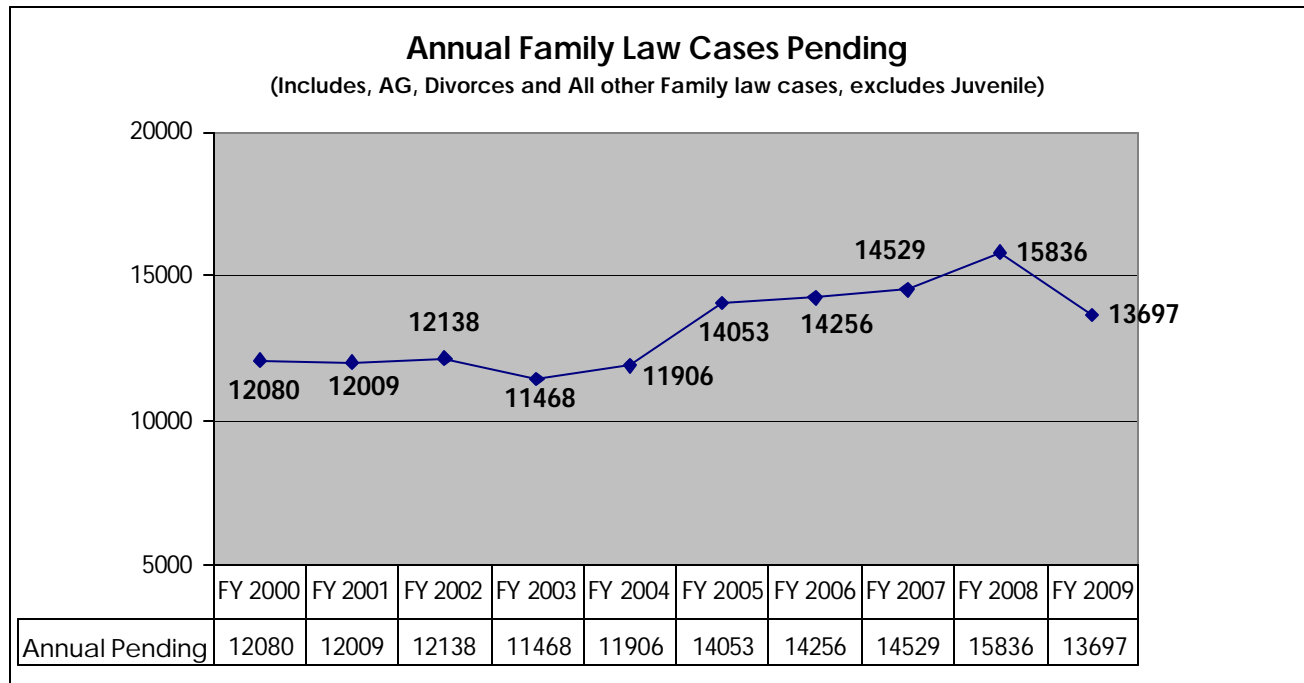

## Annual Family Cases Filed

(Includes AG, Divorce and other other Family Law cases)

Annual new filings include, New, Reactivated and other cases reaching docket)

◆ Family Cases Filed	21645	22166	23098	22866	23340	24959	25858	26998	29596	27822
----------------------	-------	-------	-------	-------	-------	-------	-------	-------	-------	-------

### Annual Family Cases Disposed

(Includes AG, Divorce and other Family Law Cases, does not include Juvenile)

	FY 2000	FY 2001	FY 2002	FY 2003	FY 2004	FY 2005	FY 2006	FY 2007	FY 2008	FY 2009
Annual Disposed	21258	22237	22961	23535	22902	22812	25655	26725	28289	29961