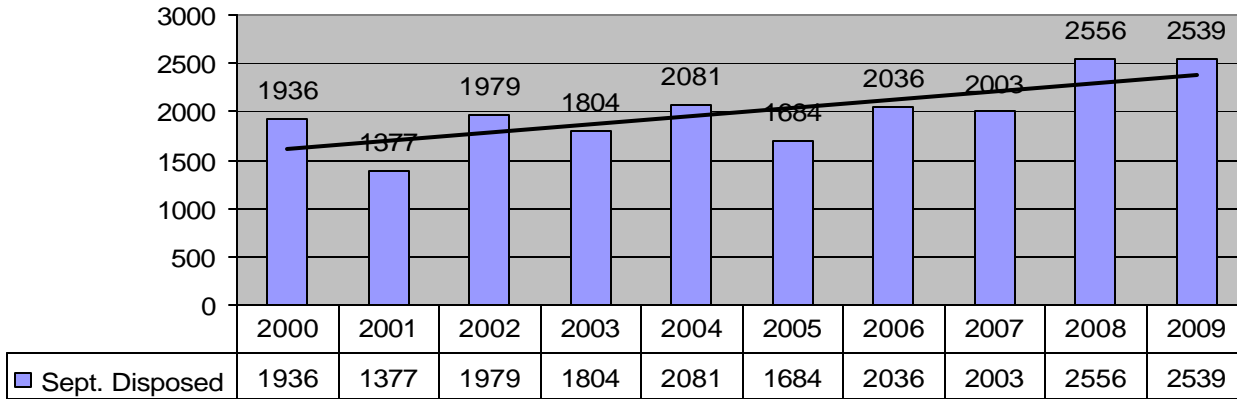

September Monthly Annuals Disposed