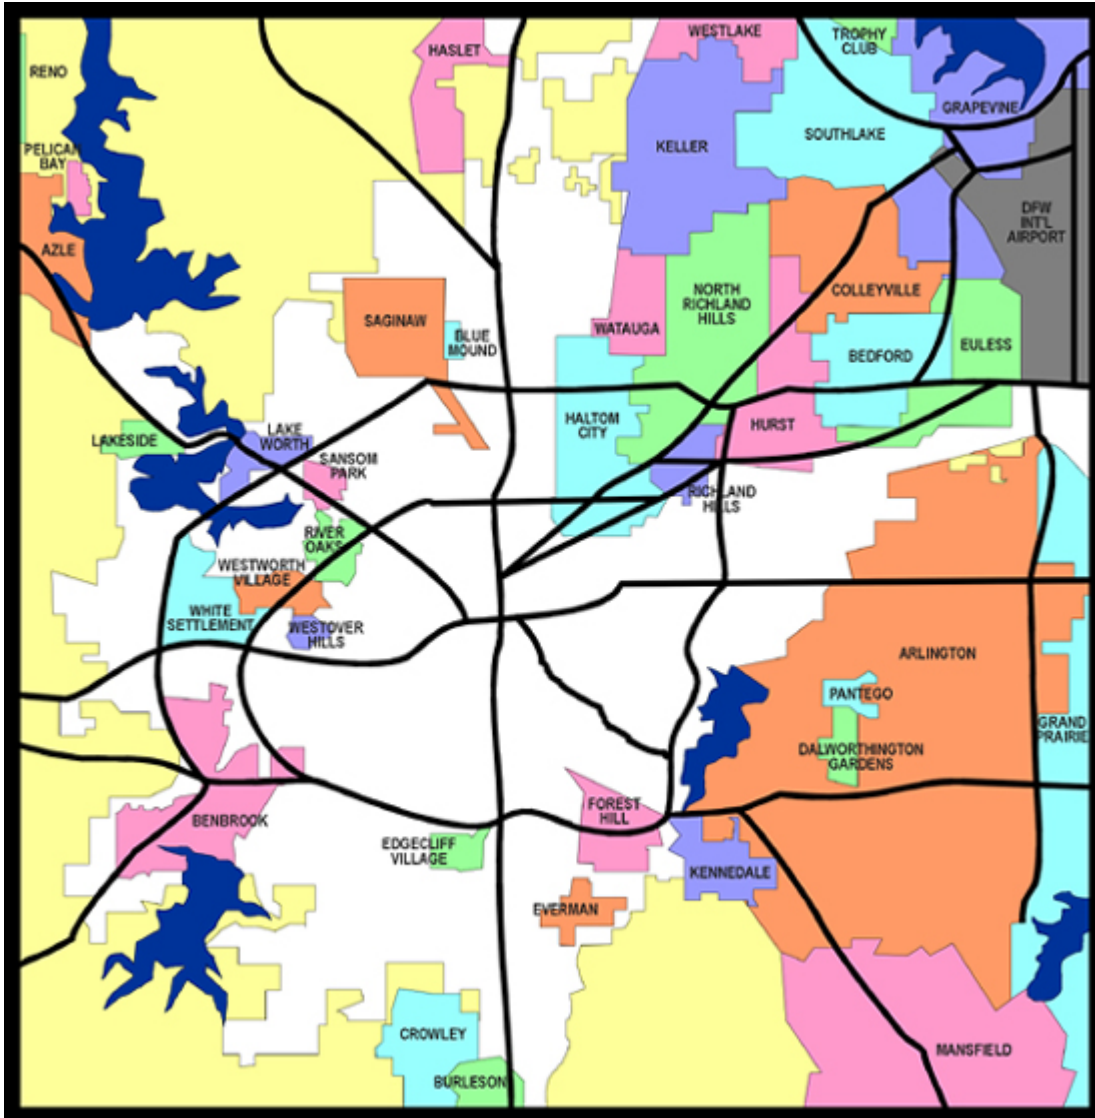

Appendix C

Tarrant County Jurisdictional Communities:

- | | | |
|------------------------|----------------------|-------------------|
| Azle | Fort Worth | Pelican Bay |
| Bedford | Grapevine | Richland Hills |
| Benbrook | Haltom City | River Oaks |
| Blue Mound | Haslet | Saginaw |
| Burleson | Hurst | Sansom Park |
| Colleyville | Keller | Southlake |
| Crowley | Kennedale | Trophy Club |
| Dalworthington Gardens | Lakeside | Watauga |
| Edgecliff Village | Lake Worth | Westlake |
| Eules | Mansfield | Westworth Village |
| Everman | North Richland Hills | White Settlement |
| Forest Hill | Pantego | |